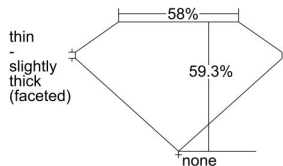

GIA®

FACSIMILE

GIA REPORT 1325974495

Verify this report at GIA.edu

GIA NATURAL DIAMOND DOSSIER®

June 04, 2019
GIA Report Number 1325974495
Shape and Cutting Style ..... Heart Brilliant
Measurements ..... 5.33 x 6.30 x 3.74 mm

GRADING RESULTS

Carat Weight ..... 0.70 carat
Color Grade ..... E
Clarity Grade VVS2

ADDITIONAL GRADING INFORMATION

Polish ..... Excellent
Symmetry ..... Excellent
Fluorescence ..... Faint
Clarity Characteristics ..... Feather, Cloud
Inscription(s): GIA 1325974495

PROPORTIONS

Profile not to actual proportions

GRADING SCALES

GIA COLOR SCALE		GIA CLARITY SCALE	
COLORLESS	D	VERY VERY SLIGHTLY INCLUDED	FLAWLESS
	E		INTERNALLY FLAWLESS
	F		VVS₁
	G		VVS₂
	H		VS₁
	I		VS₂
	J		SI₁
	K		SI₂
	L		I₁
	M		I₂
NEAR COLORLESS	N	SLIGHTLY INCLUDED	I₃
	O		
	P		
	Q		
FAINT	R		
	S		
	T		
	U		
VERT LIGHT	V		
	W		
	X		
	Y		
LIGHT	Z