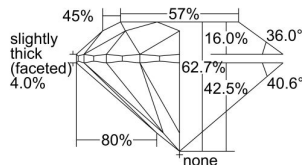

GIA®

FACSIMILE

GIA REPORT 1325947024

Verify this report at GIA.edu

GIA NATURAL DIAMOND DOSSIER®

May 29, 2019
GIA Report Number 1325947024
Shape and Cutting Style ..... Round Brilliant
Measurements ..... 4.63 - 4.68 x 2.92 mm

GRADING RESULTS

Carat Weight ..... 0.40 carat
Color Grade ..... E
Clarity Grade VVS1
Cut Grade ..... Excellent

ADDITIONAL GRADING INFORMATION

Polish ..... Excellent
Symmetry ..... Very Good
Fluorescence ..... None
Clarity Characteristics..... Pinpoint, Indented Natural
Inscription(s): GIA 1325947024

PROPORTIONS

Profile to actual proportions

GRADING SCALES

GIA COLOR SCALE	GIA CLARITY SCALE	GIA CUT SCALE	
D	FLAWLESS	EXCELLENT	
E	INTERNALLY FLAWLESS		
F		VVS₁	VERY GOOD
G	VVS₂		
H	VS₁	GOOD	
I	VS₂		
J	SI₁	FAIR	
K	SI₂		
L	I₁	POOR	
M	I₂		
N	I₃		
O			
P			
Q			
R			
S			
T			
U			
V			
W			
X			
Y			
Z