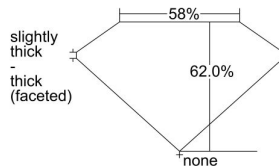

GIA®

FACSIMILE

GIA REPORT 1325783968

Verify this report at GIA.edu

GIA NATURAL DIAMOND DOSSIER®

May 10, 2019
GIA Report Number 1325783968
Shape and Cutting Style ..... Pear Brilliant
Measurements ..... 7.85 x 4.98 x 3.09 mm

GRADING RESULTS

Carat Weight ..... 0.70 carat
Color Grade ..... E
Clarity Grade VS1

ADDITIONAL GRADING INFORMATION

Polish ..... Excellent
Symmetry ..... Very Good
Fluorescence ..... None
Clarity Characteristics ..... Cloud
Inscription(s): GIA 1325783968

PROPORTIONS

Profile not to actual proportions

GRADING SCALES

GIA COLOR SCALE		GIA CLARITY SCALE		
COLORLESS	D	VERY VERY SLIGHTLY INCLUDED	FLAWLESS	
	E		INTERNALLY FLAWLESS	
	F	VERY SLIGHTLY INCLUDED	VVS₁	
	G		VVS₂	
	NEAR COLORLESS	H	INCLUDED	VS₁
		I		VS₂
	FAINT	J	SLIGHTLY INCLUDED	SI₁
		K		SI₂
		L	INCLUDED	I₁
		M		I₂
N		I₃		
VERT LIGHT		O		
		P		
		Q		
	R			
	S			
	T			
LIGHT	U			
	V			
	W			
	X			
	Y			
	Z