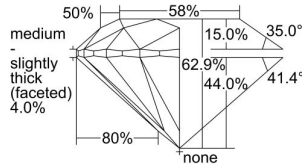

GIA®

FACSIMILE

GIA REPORT 1325744341

Verify this report at GIA.edu

GIA NATURAL DIAMOND DOSSIER®

May 07, 2019
GIA Report Number 1325744341
Shape and Cutting Style ..... Round Brilliant
Measurements ..... 5.34 - 5.38 x 3.37 mm

GRADING RESULTS

Carat Weight ..... 0.60 carat
Color Grade ..... E
Clarity Grade VVS2
Cut Grade ..... Excellent

ADDITIONAL GRADING INFORMATION

Polish ..... Excellent
Symmetry ..... Excellent
Fluorescence ..... Medium Blue
Clarity Characteristics ..... Indented Natural
Inscription(s): GIA 1325744341

PROPORTIONS

Profile to actual proportions

GRADING SCALES

GIA COLOR SCALE	GIA CLARITY SCALE	GIA CUT SCALE	
D	FLAWLESS	EXCELLENT	
E	INTERNALLY FLAWLESS		
F		VVS₁	VERY GOOD
G	VVS₂		
H	VS₁	GOOD	
I	VS₂		
J	SI₁	FAIR	
K	SI₂		
L	I₁	POOR	
M	I₂		
N	I₃		
O			
P			
Q			
R			
S			
T			
U			
V			
W			
X			
Y			
Z