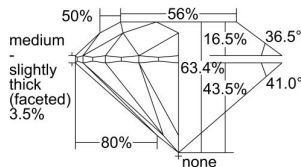

GIA®

FACSIMILE

GIA REPORT 1325668630

Verify this report at GIA.edu

GIA NATURAL DIAMOND DOSSIER®

April 26, 2019
GIA Report Number 1325668630
Shape and Cutting Style ..... Round Brilliant
Measurements ..... 5.34 - 5.38 x 3.40 mm

GRADING RESULTS

Carat Weight ..... 0.60 carat
Color Grade ..... F
Clarity Grade VS1
Cut Grade ..... Excellent

ADDITIONAL GRADING INFORMATION

Polish ..... Excellent
Symmetry ..... Excellent
Fluorescence ..... Faint
Clarity Characteristics..... Cloud, Pinpoint, Indented Natural
Inscription(s): GIA 1325668630

PROPORTIONS

Profile to actual proportions