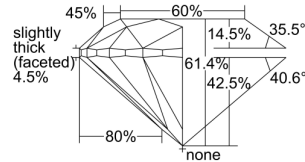

GIA®

FACSIMILE

GIA REPORT 1325644314

Verify this report at GIA.edu

GIA NATURAL DIAMOND DOSSIER®

April 24, 2019
GIA Report Number 1325644314
Shape and Cutting Style ..... Round Brilliant
Measurements ..... 4.69 - 4.72 x 2.89 mm

GRADING RESULTS

Carat Weight ..... 0.40 carat
Color Grade ..... E
Clarity Grade VVS1
Cut Grade ..... Excellent

ADDITIONAL GRADING INFORMATION

Polish ..... Excellent
Symmetry ..... Excellent
Fluorescence ..... Faint
Clarity Characteristics ..... Pinpoint, Feather
Inscription(s): GIA 1325644314

PROPORTIONS

GRADING SCALES

GIA COLOR SCALE	GIA CLARITY SCALE	GIA CUT SCALE	
D	FLAWLESS	EXCELLENT	
E	INTERNALLY FLAWLESS		
F		VVS₁	VERY GOOD
G	VVS₂		
H	VS₁	GOOD	
I	VS₂		
J	SI₁	FAIR	
K	SI₂		
L	I₁	POOR	
M	I₂		
N	I₃		
O			
P			
Q			
R			
S			
T			
U			
V			
W			
X			
Y			
Z