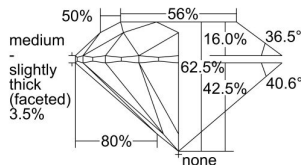

GIA®

FACSIMILE

GIA REPORT 1325587541

Verify this report at GIA.edu

GIA NATURAL DIAMOND DOSSIER®

April 17, 2019
GIA Report Number 1325587541
Shape and Cutting Style ..... Round Brilliant
Measurements ..... 5.25 - 5.30 x 3.30 mm

GRADING RESULTS

Carat Weight ..... 0.57 carat
Color Grade ..... H
Clarity Grade VVS2
Cut Grade ..... Excellent

ADDITIONAL GRADING INFORMATION

Polish ..... Excellent
Symmetry ..... Excellent
Fluorescence ..... None
Clarity Characteristics.. Pinpoint, Needle, Cloud, Indented Natural
Inscription(s): GIA 1325587541

PROPORTIONS

Profile to actual proportions