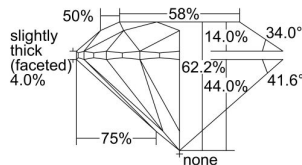

GIA®

FACSIMILE

GIA REPORT 1325496930

Verify this report at GIA.edu

GIA NATURAL DIAMOND DOSSIER®

April 10, 2019
GIA Report Number 1325496930
Shape and Cutting Style ..... Round Brilliant
Measurements ..... 4.44 - 4.47 x 2.77 mm

GRADING RESULTS

Carat Weight ..... 0.34 carat
Color Grade ..... G
Clarity Grade VS1
Cut Grade ..... Excellent

ADDITIONAL GRADING INFORMATION

Polish ..... Excellent
Symmetry ..... Excellent
Fluorescence ..... None
Clarity Characteristics..... Crystal, Feather, Cloud, Pinpoint
Inscription(s): GIA 1325496930

PROPORTIONS

Profile to actual proportions