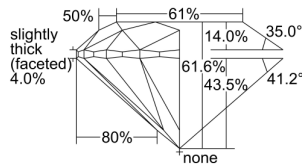

GIA®

FACSIMILE

GIA REPORT 1325457599

Verify this report at GIA.edu

GIA NATURAL DIAMOND DOSSIER®

April 08, 2019
GIA Report Number 1325457599
Shape and Cutting Style ..... Round Brilliant
Measurements ..... 5.66 - 5.69 x 3.49 mm

GRADING RESULTS

Carat Weight ..... 0.70 carat
Color Grade ..... E
Clarity Grade S11
Cut Grade ..... Excellent

ADDITIONAL GRADING INFORMATION

Polish ..... Excellent
Symmetry ..... Excellent
Fluorescence ..... None
Clarity Characteristics ..... Crystal, Feather
Inscription(s): GIA 1325457599

PROPORTIONS

Profile to actual proportions