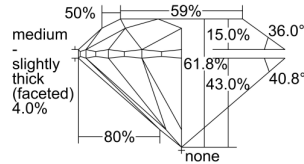

GIA®

FACSIMILE

GIA REPORT 1325445429

Verify this report at GIA.edu

GIA NATURAL DIAMOND DOSSIER®

April 03, 2019
GIA Report Number 1325445429
Shape and Cutting Style ..... Round Brilliant
Measurements ..... 4.23 - 4.29 x 2.63 mm

GRADING RESULTS

Carat Weight ..... 0.30 carat
Color Grade ..... D
Clarity Grade VS1
Cut Grade ..... Excellent

ADDITIONAL GRADING INFORMATION

Polish ..... Very Good
Symmetry ..... Very Good
Fluorescence ..... None
Clarity Characteristics..... Indented Natural
Inscription(s): GIA 1325445429

PROPORTIONS

Profile to actual proportions

GRADING SCALES

GIA COLOR SCALE	GIA CLARITY SCALE	GIA CUT SCALE	
D	FLAWLESS	EXCELLENT	
E	INTERNALLY FLAWLESS		
F		VVS₁	VERY GOOD
G	VVS₂		
H	VS₁	GOOD	
I	VS₂		
J	SI₁	FAIR	
K	SI₂		
L	I₁	POOR	
M	I₂		
N	I₃		
O			
P			
Q			
R			
S			
T			
U			
V			
W			
X			
Y			
Z