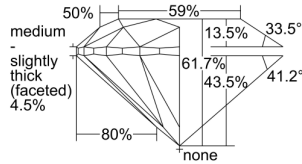

GIA®

FACSIMILE

GIA REPORT 1325389978

Verify this report at GIA.edu

GIA NATURAL DIAMOND DOSSIER®

March 28, 2019
GIA Report Number 1325389978
Shape and Cutting Style ..... Round Brilliant
Measurements ..... 5.66 - 5.70 x 3.50 mm

GRADING RESULTS

Carat Weight ..... 0.70 carat
Color Grade ..... F
Clarity Grade S11
Cut Grade ..... Excellent

ADDITIONAL GRADING INFORMATION

Polish ..... Excellent
Symmetry ..... Excellent
Fluorescence ..... None
Clarity Characteristics..... Crystal, Cloud, Feather
Inspection(s): GIA 1325389978

PROPORTIONS

Profile to actual proportions

GRADING SCALES

GIA COLOR SCALE	GIA CLARITY SCALE	GIA CUT SCALE	
D	FLAWLESS	EXCELLENT	
E	INTERNALLY FLAWLESS		
F		VVS₁	VERY GOOD
G	VVS₂		
H	VS₁	GOOD	
I	VS₂		
J	S1₁	FAIR	
K	S1₂		
L	I₁	POOR	
M	I₂		
N	I₃		
O			
P			
Q			
R			
S			
T			
U			
V			
W			
X			
Y			
Z