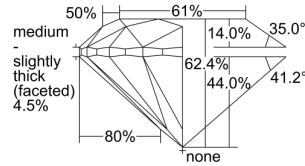

GIA®

FACSIMILE

GIA REPORT 1325252436

Verify this report at GIA.edu

GIA NATURAL DIAMOND DOSSIER®

March 13, 2019
GIA Report Number 1325252436
Shape and Cutting Style ..... Round Brilliant
Measurements ..... 5.58 - 5.67 x 3.51 mm

GRADING RESULTS

Carat Weight ..... 0.70 carat
Color Grade ..... F
Clarity Grade S11
Cut Grade ..... Excellent

ADDITIONAL GRADING INFORMATION

Polish ..... Excellent
Symmetry ..... Very Good
Fluorescence ..... None
Clarity Characteristics ..... Crystal, Cloud
Inscription(s): GIA 1325252436

PROPORTIONS

Profile to actual proportions

GRADING SCALES

GIA COLOR SCALE	GIA CLARITY SCALE	GIA CUT SCALE	
D	FLAWLESS	EXCELLENT	
E	INTERNALLY FLAWLESS		
F		VVS₁	VERY GOOD
G	VVS₂		
H	VS₁	GOOD	
I	VS₂		
J	S1₁	FAIR	
K	S1₂		
L	I₁	POOR	
M	I₂		
N	I₃		
O			
P			
Q			
R			
S			
T			
U			
V			
W			
X			
Y			
Z