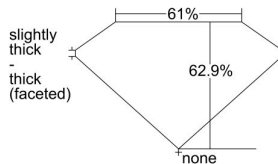

GIA®

FACSIMILE

GIA REPORT 1323984964

Verify this report at GIA.edu

GIA NATURAL DIAMOND DOSSIER®

June 04, 2019
GIA Report Number 1323984964
Shape and Cutting Style ..... Pear Brilliant
Measurements ..... 7.50 x 5.01 x 3.15 mm

GRADING RESULTS

Carat Weight ..... 0.71 carat
Color Grade ..... H
Clarity Grade VS1

ADDITIONAL GRADING INFORMATION

Polish ..... Excellent
Symmetry ..... Excellent
Fluorescence ..... Faint
Clarity Characteristics..... Needle, Cloud
Inscription(s): GIA 1323984964

PROPORTIONS

Profile not to actual proportions

GRADING SCALES

GIA COLOR SCALE		GIA CLARITY SCALE	
NEAR COLORLESS	D	VERY VERY SLIGHTLY INCLUDED	FLAWLESS
	E		INTERNALLY FLAWLESS
	F	VERY SLIGHTLY INCLUDED	VVS₁
	G		VVS₂
	H	SLIGHTLY INCLUDED	VS₁
	I		VS₂
	J	INCLUDED	SI₁
	K		SI₂
	L	INCLUDED	I₁
	M		I₂
N	INCLUDED	I₃	
O			
P			
Q			
R			
S			
T			
U			
V			
W			
X			
Y			
Z