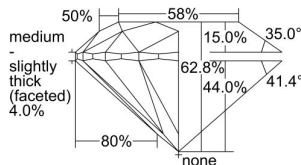

GIA®

FACSIMILE

GIA REPORT 1323858109

Verify this report at GIA.edu

GIA NATURAL DIAMOND DOSSIER®

May 20, 2019
GIA Report Number 1323858109
Shape and Cutting Style ..... Round Brilliant
Measurements ..... 5.71 - 5.75 x 3.60 mm

GRADING RESULTS

Carat Weight ..... 0.73 carat
Color Grade ..... E
Clarity Grade VVS1
Cut Grade ..... Excellent

ADDITIONAL GRADING INFORMATION

Polish ..... Excellent
Symmetry ..... Excellent
Fluorescence ..... None
Clarity Characteristics ..... Pinpoint
Inscription(s): GIA 1323858109

PROPORTIONS

Profile to actual proportions

GRADING SCALES

GIA COLOR SCALE

COLORLESS	D
	E
	F
	G
	H
	I
	J
NEAR COLORLESS	K
	L
Faint	M
	N
	O
	P
Very Light	Q
	R
	S
	T
	U
	V
Light	W
	X
	Y
	Z

GIA CLARITY SCALE

FLAWLESS	INTERNAL FLAWLESS	
		FLAWLESS
VERY VERY SLIGHTLY INCLUDED	VVS₁	
	VVS₂	
VERY SLIGHTLY INCLUDED	VS₁	
	VS₂	
SLIGHTLY INCLUDED	SI₁	
	SI₂	
INCLUDED	I₁	
	I₂	
	I₃	

GIA CUT SCALE

EXCELLENT
VERY GOOD
GOOD
FAIR
POOR