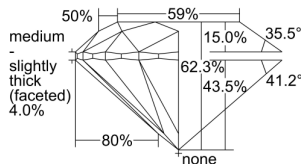

GIA®

FACSIMILE

GIA REPORT 1323543010

Verify this report at GIA.edu

GIA NATURAL DIAMOND DOSSIER®

April 12, 2019
GIA Report Number 1323543010
Shape and Cutting Style ..... Round Brilliant
Measurements ..... 5.17 - 5.21 x 3.23 mm

GRADING RESULTS

Carat Weight ..... 0.54 carat
Color Grade ..... G
Clarity Grade VS1
Cut Grade ..... Excellent

ADDITIONAL GRADING INFORMATION

Polish ..... Excellent
Symmetry ..... Excellent
Fluorescence ..... Medium Blue
Clarity Characteristics ..... Crystal, Cloud
Inscription(s): GIA 1323543010

PROPORTIONS

Profile to actual proportions

GRADING SCALES

GIA COLOR SCALE	GIA CLARITY SCALE	GIA CUT SCALE	
D	FLAWLESS	EXCELLENT	
E	INTERNALLY FLAWLESS		
F		VVS₁	VERY GOOD
G	VVS₂		
H	VS₁	GOOD	
I	VS₂		
J	SI₁	FAIR	
K	SI₂		
L	I₁	POOR	
M	I₂		
N	I₃		
O			
P			
Q			
R			
S			
T			
U			
V			
W			
X			
Y			
Z