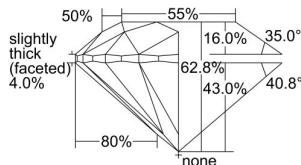

GIA®

FACSIMILE

GIA REPORT 1319685594

Verify this report at GIA.edu

GIA NATURAL DIAMOND DOSSIER®

January 14, 2019
GIA Report Number 1319685594
Shape and Cutting Style ..... Round Brilliant
Measurements ..... 5.13 - 5.16 x 3.23 mm

GRADING RESULTS

Carat Weight ..... 0.53 carat
Color Grade ..... D
Clarity Grade VS1
Cut Grade ..... Excellent

ADDITIONAL GRADING INFORMATION

Polish ..... Excellent
Symmetry ..... Excellent
Fluorescence ..... Medium Blue
Clarity Characteristics..... Crystal, Needle, Pinpoint
Inscription(s): GIA 1319685594

PROPORTIONS

Profile to actual proportions

GRADING SCALES

GIA COLOR SCALE

COLORLESS	D
	E
	F
	G
	H
	I
	J
NEAR COLORLESS	K
	L
FAIN	M
	N
	O
	P
VERY LIGHT	Q
	R
	S
	T
	U
	V
	W
	X
	Y
LIGHT	Z

GIA CLARITY SCALE

FLAWLESS	INTERNAL FLAWLESS	
		FLAWLESS
VERY VERY SLIGHTLY INCLUDED	VVS₁	
	VVS₂	
VERY SLIGHTLY INCLUDED	VS₁	
	VS₂	
SLIGHTLY INCLUDED	SI₁	
	SI₂	
INCLUDED	I₁	
	I₂	
	I₃	

GIA CUT SCALE

EXCELLENT
VERY GOOD
GOOD
FAIR
POOR