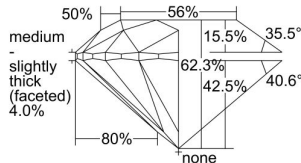

GIA®

FACSIMILE

GIA REPORT 1319521552

Verify this report at GIA.edu

GIA NATURAL DIAMOND DOSSIER®

December 28, 2018
GIA Report Number 1319521552
Shape and Cutting Style ..... Round Brilliant
Measurements ..... 5.08 - 5.11 x 3.17 mm

GRADING RESULTS

Carat Weight ..... 0.51 carat
Color Grade ..... F
Clarity Grade S11
Cut Grade ..... Excellent

ADDITIONAL GRADING INFORMATION

Polish ..... Excellent
Symmetry ..... Excellent
Fluorescence ..... Medium Blue
Clarity Characteristics..... Crystal, Cloud, Feather
Inscription(s): GIA 1319521552

PROPORTIONS

Profile to actual proportions