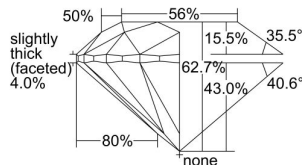

GIA®

FACSIMILE

GIA REPORT

1319196014

Verify this report at GIA.edu

GIA NATURAL DIAMOND DOSSIER®

November 12, 2018
GIA Report Number 1319196014
Shape and Cutting Style ..... Round Brilliant
Measurements ..... 5.05 - 5.09 x 3.18 mm

GRADING RESULTS

Carat Weight ..... 0.51 carat
Color Grade ..... D
Clarity Grade VS1
Cut Grade ..... Excellent

ADDITIONAL GRADING INFORMATION

Polish ..... Excellent
Symmetry ..... Excellent
Fluorescence ..... Medium Blue
Clarity Characteristics ..... Crystal, Pinpoint
Inscription(s): GIA 1319196014

PROPORTIONS

Profile to actual proportions

GRADING SCALES

GIA COLOR SCALE

COLORED	D
	E
	F
	G
	H
	I
	J
NEAR COLORLESS	K
	L
Faint	M
	N
	O
	P
	Q
	R
	S
	T
	U
	V
	W
	X
	Y
Light	Z

GIA CLARITY SCALE

FLAWLESS	VERY VERY SLIGHTLY INCLUDED	VS₁	VS₂	VS₁	VS₂	SLIGHTLY INCLUDED	SI₁	SI₂	I₁	I₂	I₃	
												VERY SLIGHTLY INCLUDED
INTERNALLY FLAWLESS												

GIA CUT SCALE

EXCELLENT
VERY GOOD
GOOD
FAIR
POOR