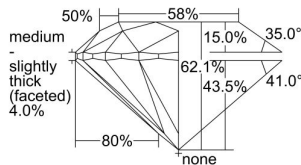

GIA®

FACSIMILE

GIA REPORT 1318979437

Verify this report at GIA.edu

GIA NATURAL DIAMOND DOSSIER®

February 14, 2019
GIA Report Number 1318979437
Shape and Cutting Style ..... Round Brilliant
Measurements ..... 4.68 - 4.72 x 2.92 mm

GRADING RESULTS

Carat Weight ..... 0.40 carat
Color Grade ..... G
Clarity Grade VVS1
Cut Grade ..... Excellent

ADDITIONAL GRADING INFORMATION

Polish ..... Excellent
Symmetry ..... Excellent
Fluorescence ..... Faint
Clarity Characteristics ..... Pinpoint, Feather
Inscription(s): GIA 1318979437

PROPORTIONS

Profile to actual proportions

GRADING SCALES

GIA COLOR SCALE	GIA CLARITY SCALE	GIA CUT SCALE	
D	FLAWLESS	EXCELLENT	
E	INTERNALLY FLAWLESS		
F		VVS₁	VERY GOOD
G	VVS₂		
H	VS₁	GOOD	
I	VS₂		
J	SI₁	FAIR	
K	SI₂		
L	I₁	POOR	
M	I₂		
N	I₃		
O			
P			
Q			
R			
S			
T			
U			
V			
W			
X			
Y			
Z