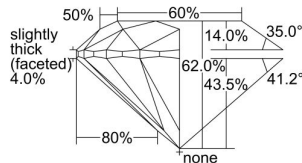

GIA®

FACSIMILE

GIA NATURAL DIAMOND DOSSIER®

January 18, 2019
GIA Report Number 1318735142
Shape and Cutting Style ..... Round Brilliant
Measurements ..... 5.63 - 5.67 x 3.51 mm

GRADING RESULTS

Carat Weight ..... 0.70 carat
Color Grade ..... G
Clarity Grade S11
Cut Grade ..... Excellent

ADDITIONAL GRADING INFORMATION

Polish ..... Excellent
Symmetry ..... Excellent
Fluorescence ..... Faint
Clarity Characteristics ..... Crystal, Feather
Inscription(s): GIA 1318735142

GIA REPORT 1318735142

Verify this report at GIA.edu

PROPORTIONS

Profile to actual proportions

GRADING SCALES

GIA COLOR SCALE	GIA CLARITY SCALE	GIA CUT SCALE	
D	FLAWLESS	EXCELLENT	
E	INTERNALLY FLAWLESS		
F		VVS₁	VERY GOOD
G	VVS₂		
H	VS₁	GOOD	
I	VS₂		
J	S1₁	FAIR	
K	S1₂		
L	I₁	POOR	
M	I₂		
N	I₃		
O			
P			
Q			
R			
S			
T			
U			
V			
W			
X			
Y			
Z