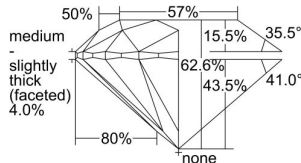

GIA®

FACSIMILE

GIA REPORT 1318537131

Verify this report at GIA.edu

GIA NATURAL DIAMOND DOSSIER®

December 28, 2018
GIA Report Number 1318537131
Shape and Cutting Style ..... Round Brilliant
Measurements ..... 5.06 - 5.10 x 3.18 mm

GRADING RESULTS

Carat Weight ..... 0.51 carat
Color Grade ..... G
Clarity Grade S11
Cut Grade ..... Excellent

ADDITIONAL GRADING INFORMATION

Polish ..... Excellent
Symmetry ..... Excellent
Fluorescence ..... Faint
Clarity Characteristics ..... Crystal, Cloud
Inscription(s): GIA 1318537131

PROPORTIONS

Profile to actual proportions

GRADING SCALES

GIA COLOR SCALE

COLORESS	D
	E
	F
	G
	H
	I
	J
NEAR COLORESS	K
	L
FAIN	M
	N
	O
	P
VERY LIGHT	Q
	R
	S
	T
	U
	V
	W
	X
	Y
LIGHT	Z

GIA CLARITY SCALE

VERY VERY SLIGHTLY INCLUDED	FLAWLESS
	INTERNALLY FLAWLESS
VERY SLIGHTLY INCLUDED	VVS₁
	VVS₂
SLIGHTLY INCLUDED	VS₁
	VS₂
INCLUDED	I₁
	I₂
	I₃

GIA CUT SCALE

EXCELLENT
VERY GOOD
GOOD
FAIR
POOR