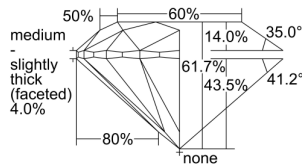

GIA®

FACSIMILE

GIA REPORT 1318425535

Verify this report at GIA.edu

GIA NATURAL DIAMOND DOSSIER®

December 12, 2018
GIA Report Number 1318425535
Shape and Cutting Style ..... Round Brilliant
Measurements ..... 5.68 - 5.73 x 3.52 mm

GRADING RESULTS

Carat Weight ..... 0.71 carat
Color Grade ..... G
Clarity Grade S11
Cut Grade ..... Excellent

ADDITIONAL GRADING INFORMATION

Polish ..... Excellent
Symmetry ..... Excellent
Fluorescence ..... None
Clarity Characteristics ..... Crystal, Cloud
Inscription(s): GIA 1318425535

PROPORTIONS

Profile to actual proportions

GRADING SCALES

GIA COLOR SCALE	GIA CLARITY SCALE	GIA CUT SCALE	
D	FLAWLESS	EXCELLENT	
E	INTERNALLY FLAWLESS		
F		VVS₁	VERY GOOD
G	VVS₂		
H	VS₁	GOOD	
I	VS₂		
J	S1₁	FAIR	
K	S1₂		
L	I₁	POOR	
M	I₂		
N	I₃		
O			
P			
Q			
R			
S			
T			
U			
V			
W			
X			
Y			
Z