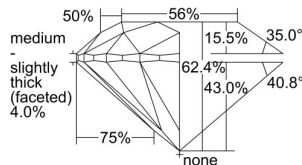

GIA®

FACSIMILE

GIA REPORT 1317142823

Verify this report at GIA.edu

GIA NATURAL DIAMOND DOSSIER®

November 01, 2018
GIA Report Number 1317142823
Shape and Cutting Style ..... Round Brilliant
Measurements ..... 4.25 - 4.28 x 2.66 mm

GRADING RESULTS

Carat Weight ..... 0.30 carat
Color Grade ..... D
Clarity Grade VS1
Cut Grade ..... Excellent

ADDITIONAL GRADING INFORMATION

Polish ..... Excellent
Symmetry ..... Very Good
Fluorescence ..... None
Clarity Characteristics ..... Feather, Pinpoint
Inscription(s): GIA 1317142823

PROPORTIONS

Profile to actual proportions

GRADING SCALES

GIA COLOR SCALE	GIA CLARITY SCALE	GIA CUT SCALE	
D	FLAWLESS	EXCELLENT	
E	INTERNALLY FLAWLESS		
F		VVS₁	VERY GOOD
G	VVS₂		
H	VS₁	GOOD	
I	VS₂		
J	SI₁	FAIR	
K	SI₂		
L	I₁	POOR	
M	I₂		
N	I₃		
O			
P			
Q			
R			
S			
T			
U			
V			
W			
X			
Y			
Z