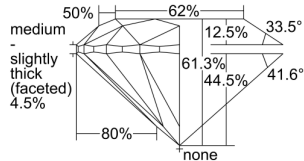

GIA®

FACSIMILE

GIA REPORT 1315982376

Verify this report at GIA.edu

GIA NATURAL DIAMOND DOSSIER®

February 13, 2019
GIA Report Number 1315982376
Shape and Cutting Style ..... Round Brilliant
Measurements ..... 6.16 - 6.21 x 3.79 mm

GRADING RESULTS

Carat Weight ..... 0.90 carat
Color Grade ..... D
Clarity Grade VS1
Cut Grade ..... Excellent

ADDITIONAL GRADING INFORMATION

Polish ..... Excellent
Symmetry ..... Excellent
Fluorescence ..... Medium Blue
Clarity Characteristics ..... Crystal, Cloud
Inscription(s): GIA 1315982376

PROPORTIONS

Profile to actual proportions

GRADING SCALES

GIA COLOR SCALE	GIA CLARITY SCALE	GIA CUT SCALE	
D	FLAWLESS	EXCELLENT	
E	INTERNALLY FLAWLESS		
F		VVS₁	VERY GOOD
G	VVS₂		
H	VS₁	GOOD	
I	VS₂		
J	SI₁	FAIR	
K	SI₂		
L	I₁	POOR	
M	I₂		
N	I₃		
O			
P			
Q			
R			
S			
T			
U			
V			
W			
X			
Y			
Z