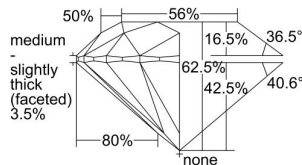

GIA®

FACSIMILE

GIA REPORT 1315941350

Verify this report at GIA.edu

GIA NATURAL DIAMOND DOSSIER®

February 08, 2019
GIA Report Number 1315941350
Shape and Cutting Style ..... Round Brilliant
Measurements ..... 5.64 - 5.68 x 3.54 mm

GRADING RESULTS

Carat Weight ..... 0.70 carat
Color Grade ..... F
Clarity Grade VS1
Cut Grade ..... Excellent

ADDITIONAL GRADING INFORMATION

Polish ..... Excellent
Symmetry ..... Excellent
Fluorescence ..... Medium Blue
Clarity Characteristics ..... Crystal, Cloud, Pinpoint
Inscription(s): GIA 1315941350

PROPORTIONS

Profile to actual proportions

GRADING SCALES

GIA COLOR SCALE	GIA CLARITY SCALE	GIA CUT SCALE	
D	FLAWLESS	EXCELLENT	
E	INTERNALLY FLAWLESS		
F		VVS₁	VERY GOOD
G	VVS₂		
H	VS₁	GOOD	
I	VS₂		
J	SI₁	FAIR	
K	SI₂		
L	I₁	POOR	
M	I₂		
N	I₃		
O			
P			
Q			
R			
S			
T			
U			
V			
W			
X			
Y			
Z