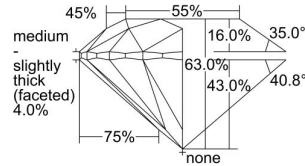

GIA®

FACSIMILE

GIA REPORT 1315915714

Verify this report at GIA.edu

GIA NATURAL DIAMOND DOSSIER®

February 06, 2019
GIA Report Number 1315915714
Shape and Cutting Style ..... Round Brilliant
Measurements ..... 5.03 - 5.08 x 3.19 mm

GRADING RESULTS

Carat Weight ..... 0.50 carat
Color Grade ..... D
Clarity Grade VVS2
Cut Grade ..... Excellent

ADDITIONAL GRADING INFORMATION

Polish ..... Excellent
Symmetry ..... Very Good
Fluorescence ..... Faint
Clarity Characteristics..... Indented Natural, Pinpoint
Inscription(s): GIA 1315915714

PROPORTIONS

Profile to actual proportions