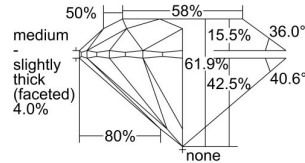

GIA®

FACSIMILE

GIA REPORT 1315896876

Verify this report at GIA.edu

GIA NATURAL DIAMOND DOSSIER®

February 06, 2019
GIA Report Number 1315896876
Shape and Cutting Style ..... Round Brilliant
Measurements ..... 5.08 - 5.11 x 3.16 mm

GRADING RESULTS

Carat Weight ..... 0.51 carat
Color Grade ..... E
Clarity Grade VS2
Cut Grade ..... Excellent

ADDITIONAL GRADING INFORMATION

Polish ..... Excellent
Symmetry ..... Excellent
Fluorescence ..... Faint
Clarity Characteristics..... Crystal, Feather, Cloud
Inscription(s): GIA 1315896876

PROPORTIONS

Profile to actual proportions

GRADING SCALES

GIA COLOR SCALE	GIA CLARITY SCALE	GIA CUT SCALE	
D	FLAWLESS	EXCELLENT	
E	INTERNALLY FLAWLESS		
F		VVS₁	VERY GOOD
G	VVS₂		
H	VS₁	GOOD	
I	VS₂		
J	SI₁	FAIR	
K	SI₂		
L	I₁	POOR	
M			
N			
O	I₂		
P			
Q			
R	I₃		
S			
T			
U			
V			
W			
X			
Y			
Z