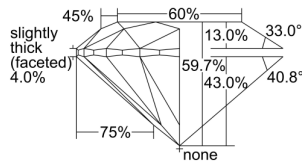

GIA®

FACSIMILE

GIA REPORT 1315894093

Verify this report at GIA.edu

GIA NATURAL DIAMOND DOSSIER®

February 05, 2019
GIA Report Number 1315894093
Shape and Cutting Style ..... Round Brilliant
Measurements ..... 5.11 - 5.14 x 3.06 mm

GRADING RESULTS

Carat Weight ..... 0.50 carat
Color Grade ..... E
Clarity Grade S11
Cut Grade ..... Excellent

ADDITIONAL GRADING INFORMATION

Polish ..... Excellent
Symmetry ..... Very Good
Fluorescence ..... None
Clarity Characteristics ..... Feather
Inscription(s): GIA 1315894093

PROPORTIONS

Profile to actual proportions

GRADING SCALES

GIA COLOR SCALE	GIA CLARITY SCALE	GIA CUT SCALE	
D	FLAWLESS	EXCELLENT	
E	INTERNALLY FLAWLESS		
F		VVS₁	VERY GOOD
G	VVS₂		
H	VS₁	GOOD	
I	VS₂		
J	S1₁	FAIR	
K	S1₂		
L	I₁	POOR	
M	I₂		
N	I₃		
O			
P			
Q			
R			
S			
T			
U			
V			
W			
X			
Y			
Z