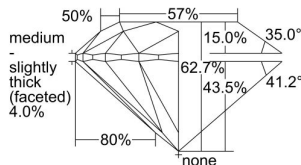

GIA®

FACSIMILE

GIA REPORT 1315778373

Verify this report at GIA.edu

GIA NATURAL DIAMOND DOSSIER®

January 23, 2019
GIA Report Number 1315778373
Shape and Cutting Style ..... Round Brilliant
Measurements ..... 5.64 - 5.66 x 3.54 mm

GRADING RESULTS

Carat Weight ..... 0.70 carat
Color Grade ..... D
Clarity Grade VS2
Cut Grade ..... Excellent

ADDITIONAL GRADING INFORMATION

Polish ..... Excellent
Symmetry ..... Excellent
Fluorescence ..... Medium Blue
Clarity Characteristics..... Cloud, Crystal, Feather
Inscription(s): GIA 1315778373

PROPORTIONS

Profile to actual proportions

GRADING SCALES

GIA COLOR SCALE	GIA CLARITY SCALE	GIA CUT SCALE	
D	FLAWLESS	EXCELLENT	
E	INTERNALLY FLAWLESS		
F		VVS₁	VERY GOOD
G	VVS₂		
H	VS₁	GOOD	
I	VS₂		
J	SI₁	FAIR	
K	SI₂		
L	I₁	POOR	
M	I₂		
N	I₃		
O			
P			
Q			
R			
S			
T			
U			
V			
W			
X			
Y			
Z