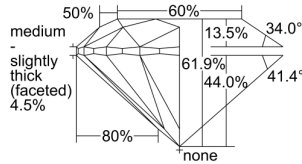

GIA®

FACSIMILE

GIA REPORT 1315428584

Verify this report at GIA.edu

GIA NATURAL DIAMOND DOSSIER®

December 12, 2018
GIA Report Number 1315428584
Shape and Cutting Style ..... Round Brilliant
Measurements ..... 5.91 - 5.94 x 3.67 mm

GRADING RESULTS

Carat Weight ..... 0.80 carat
Color Grade ..... G
Clarity Grade VVS2
Cut Grade ..... Excellent

ADDITIONAL GRADING INFORMATION

Polish ..... Excellent
Symmetry ..... Excellent
Fluorescence ..... Faint
Clarity Characteristics ..... Pinpoint, Indented Natural
Inscription(s): GIA 1315428584

PROPORTIONS

Profile to actual proportions

GRADING SCALES

GIA COLOR SCALE	GIA CLARITY SCALE	GIA CUT SCALE	
D	FLAWLESS	EXCELLENT	
E	INTERNALLY FLAWLESS		
F		VVS₁	VERY GOOD
G	VVS₂		
H	VS₁	GOOD	
I	VS₂		
J	SI₁	FAIR	
K	SI₂		
L	I₁	POOR	
M			
N			
O	I₂		
P			
Q			
R	I₃		
S			
T			
U			
V			
W			
X			
Y			
Z