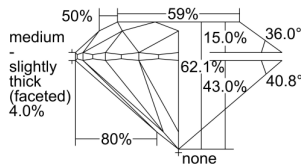

GIA®

FACSIMILE

GIA REPORT 1315375321

Verify this report at GIA.edu

GIA NATURAL DIAMOND DOSSIER®

November 30, 2018
GIA Report Number 1315375321
Shape and Cutting Style ..... Round Brilliant
Measurements ..... 5.02 - 5.08 x 3.14 mm

GRADING RESULTS

Carat Weight ..... 0.50 carat
Color Grade ..... D
Clarity Grade VS1
Cut Grade ..... Excellent

ADDITIONAL GRADING INFORMATION

Polish ..... Excellent
Symmetry ..... Very Good
Fluorescence ..... None
Clarity Characteristics..Crystal, Cloud, Pinpoint, Indented Natural
Inscription(s): GIA 1315375321

PROPORTIONS

Profile to actual proportions

GRADING SCALES

GIA COLOR SCALE	GIA CLARITY SCALE	GIA CUT SCALE	
D	FLAWLESS	EXCELLENT	
E	INTERNALLY FLAWLESS		
F		VVS₁	VERY GOOD
G	VVS₂		
H	VS₁	GOOD	
I	VS₂		
J	SI₁	FAIR	
K	SI₂		
L	I₁	POOR	
M	I₂		
N	I₃		
O			
P			
Q			
R			
S			
T			
U			
V			
W			
X			
Y			
Z