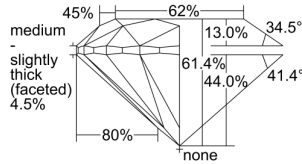

GIA®

FACSIMILE

GIA REPORT 1315220541

Verify this report at GIA.edu

GIA NATURAL DIAMOND DOSSIER®

November 14, 2018
GIA Report Number 1315220541
Shape and Cutting Style ..... Round Brilliant
Measurements ..... 5.09 - 5.13 x 3.14 mm

GRADING RESULTS

Carat Weight ..... 0.51 carat
Color Grade ..... E
Clarity Grade VS1
Cut Grade ..... Excellent

ADDITIONAL GRADING INFORMATION

Polish ..... Excellent
Symmetry ..... Excellent
Fluorescence ..... Faint
Clarity Characteristics..... Crystal, Cloud, Pinpoint
Inscription(s): GIA 1315220541

PROPORTIONS

Profile to actual proportions

GRADING SCALES

GIA COLOR SCALE	GIA CLARITY SCALE	GIA CUT SCALE	
D	FLAWLESS	EXCELLENT	
E	INTERNALLY FLAWLESS		
F		VVS₁	VERY GOOD
G	VVS₂		
H	VS₁	GOOD	
I	VS₂		
J	SI₁	FAIR	
K	SI₂		
L	I₁	POOR	
M	I₂		
N	I₃		
O			
P			
Q			
R			
S			
T			
U			
V			
W			
X			
Y			
Z