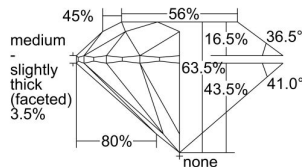

GIA®

FACSIMILE

GIA REPORT 1313892894

Verify this report at GIA.edu

GIA NATURAL DIAMOND DOSSIER®

February 06, 2019
GIA Report Number 1313892894
Shape and Cutting Style ..... Round Brilliant
Measurements ..... 5.21 - 5.25 x 3.32 mm

GRADING RESULTS

Carat Weight ..... 0.56 carat
Color Grade ..... D
Clarity Grade S11
Cut Grade ..... Excellent

ADDITIONAL GRADING INFORMATION

Polish ..... Excellent
Symmetry ..... Excellent
Fluorescence ..... Medium Blue
Clarity Characteristics ..... Crystal, Feather
Inscription(s): GIA 1313892894

PROPORTIONS

Profile to actual proportions

GRADING SCALES

GIA COLOR SCALE

COLORED	D
	E
	F
	G
	H
	I
	J
NEAR COLORLESS	K
	L
Faint	M
	N
	O
	P
	Q
	R
	S
	T
	U
	V
	W
	X
	Y
Light	Z

GIA CLARITY SCALE

FLAWLESS	VERY VERY SLIGHTLY INCLUDED	VVS₁	VVS₂	VS₁	VS₂	S1₁	S1₂	I₁	I₂	I₃	
											INTERNAL FLAWLESS

GIA CUT SCALE

EXCELLENT
VERY GOOD
GOOD
FAIR
POOR