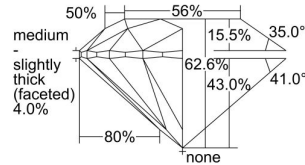

GIA®

FACSIMILE

GIA REPORT 1313657923

Verify this report at GIA.edu

GIA NATURAL DIAMOND DOSSIER®

January 14, 2019
GIA Report Number 1313657923
Shape and Cutting Style ..... Round Brilliant
Measurements ..... 4.34 - 4.37 x 2.73 mm

GRADING RESULTS

Carat Weight ..... 0.32 carat
Color Grade ..... E
Clarity Grade VVS1
Cut Grade ..... Excellent

ADDITIONAL GRADING INFORMATION

Polish ..... Excellent
Symmetry ..... Excellent
Fluorescence ..... Faint
Clarity Characteristics..... Pinpoint, Feather, Indented Natural
Inscription(s): GIA 1313657923

PROPORTIONS

Profile to actual proportions

GRADING SCALES

GIA COLOR SCALE	GIA CLARITY SCALE	GIA CUT SCALE	
D	FLAWLESS	EXCELLENT	
E	INTERNALLY FLAWLESS		
F		VVS₁	VERY GOOD
G	VVS₂		
H	VS₁	GOOD	
I	VS₂		
J	SI₁	FAIR	
K	SI₂		
L	I₁	POOR	
M	I₂		
N	I₃		
O			
P			
Q			
R			
S			
T			
U			
V			
W			
X			
Y			
Z