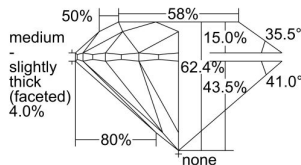

GIA®

FACSIMILE

GIA REPORT 1313635843

Verify this report at GIA.edu

GIA NATURAL DIAMOND DOSSIER®

January 11, 2019
GIA Report Number 1313635843
Shape and Cutting Style ..... Round Brilliant
Measurements ..... 5.04 - 5.06 x 3.15 mm

GRADING RESULTS

Carat Weight ..... 0.50 carat
Color Grade ..... F
Clarity Grade S11
Cut Grade ..... Excellent

ADDITIONAL GRADING INFORMATION

Polish ..... Excellent
Symmetry ..... Excellent
Fluorescence ..... None
Clarity Characteristics ..... Feather, Crystal, Cloud
Inspection(s): GIA 1313635843

PROPORTIONS

Profile to actual proportions

GRADING SCALES

GIA COLOR SCALE	GIA CLARITY SCALE	GIA CUT SCALE	
D	FLAWLESS	EXCELLENT	
E	INTERNALLY FLAWLESS		
F		VVS₁	VERY GOOD
G	VVS₂		
H	VS₁	GOOD	
I	VS₂		
J	S1₁	FAIR	
K	S1₂		
L	I₁	POOR	
M	I₂		
N	I₃		
O			
P			
Q			
R			
S			
T			
U			
V			
W			
X			
Y			
Z