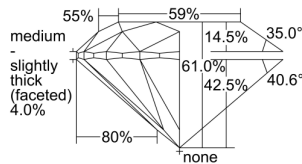

GIA®

FACSIMILE

GIA REPORT 1313130545

Verify this report at GIA.edu

GIA NATURAL DIAMOND DOSSIER®

October 31, 2018
GIA Report Number 1313130545
Shape and Cutting Style ..... Round Brilliant
Measurements ..... 4.75 - 4.78 x 2.91 mm

GRADING RESULTS

Carat Weight ..... 0.41 carat
Color Grade ..... E
Clarity Grade VS1
Cut Grade ..... Excellent

ADDITIONAL GRADING INFORMATION

Polish ..... Excellent
Symmetry ..... Excellent
Fluorescence ..... Faint
Clarity Characteristics..... Crystal, Cloud, Needle, Pinpoint
Inscription(s): GIA 1313130545

PROPORTIONS

Profile to actual proportions

GRADING SCALES

GIA COLOR SCALE

COLORLESS	D
	E
	F
	G
	H
	I
	J
NEAR COLORLESS	K
	L
Faint	M
	N
	O
	P
	Q
Very Light	R
	S
	T
	U
	V
	W
	X
	Y
Light	Z

GIA CLARITY SCALE

VERY VERY SLIGHTLY INCLUDED	FLAWLESS
	INTERNALLY FLAWLESS
VERY SLIGHTLY INCLUDED	VVS₁
	VVS₂
SLIGHTLY INCLUDED	VS₁
	VS₂
INCLUDED	SI₁
	SI₂
INCLUDED	I₁
	I₂
	I₃

GIA CUT SCALE

EXCELLENT
VERY GOOD
GOOD
FAIR
POOR