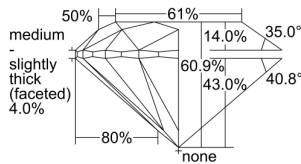

GIA®

FACSIMILE

GIA REPORT 1309852211

Verify this report at GIA.edu

GIA NATURAL DIAMOND DOSSIER®

October 09, 2018
GIA Report Number 1309852211
Shape and Cutting Style ..... Round Brilliant
Measurements ..... 5.23 - 5.27 x 3.19 mm

GRADING RESULTS

Carat Weight ..... 0.55 carat
Color Grade ..... G
Clarity Grade S11
Cut Grade ..... Excellent

ADDITIONAL GRADING INFORMATION

Polish ..... Excellent
Symmetry ..... Excellent
Fluorescence ..... None
Clarity Characteristics ..... Cloud, Crystal
Inscription(s): GIA 1309852211

PROPORTIONS

Profile to actual proportions

GRADING SCALES

GIA COLOR SCALE

COLORESS	D
	E
	F
	G
	H
	I
	J
NEAR COLORESS	K
	L
FANIT	M
	N
	O
	P
VERY LIGHT	Q
	R
	S
	T
	U
	V
LIGHT	W
	X
	Y
	Z

GIA CLARITY SCALE

VERY VERY SLIGHTLY INCLUDED	FLAWLESS
	INTERNALLY FLAWLESS
VERY SLIGHTLY INCLUDED	VVS₁
	VVS₂
SLIGHTLY INCLUDED	VS₁
	VS₂
INCLUDED	SI₁
	SI₂
INCLUDED	I₁
	I₂
	I₃

GIA CUT SCALE

EXCELLENT
VERY GOOD
GOOD
FAIR
POOR