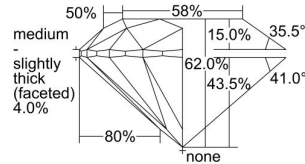

GIA®

FACSIMILE

GIA REPORT 1309347696

Verify this report at GIA.edu

GIA NATURAL DIAMOND DOSSIER®

August 25, 2018
GIA Report Number 1309347696
Shape and Cutting Style ..... Round Brilliant
Measurements ..... 4.69 - 4.72 x 2.92 mm

GRADING RESULTS

Carat Weight ..... 0.40 carat
Color Grade ..... D
Clarity Grade S11
Cut Grade ..... Excellent

ADDITIONAL GRADING INFORMATION

Polish ..... Excellent
Symmetry ..... Excellent
Fluorescence ..... Faint
Clarity Characteristics ..... Crystal, Knot, Feather
Inscription(s): GIA 1309347696

PROPORTIONS

Profile to actual proportions

GRADING SCALES

GIA COLOR SCALE	GIA CLARITY SCALE	GIA CUT SCALE	
D	FLAWLESS	EXCELLENT	
E	INTERNALLY FLAWLESS		
F		VVS₁	VERY GOOD
G	VVS₂		
H	VS₁	GOOD	
I	VS₂		
J	S1₁	FAIR	
K	S1₂		
L	I₁	POOR	
M	I₂		
N	I₃		
O			
P			
Q			
R			
S			
T			
U			
V			
W			
X			
Y			
Z