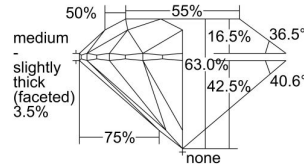

GIA®

FACSIMILE

GIA REPORT 1308984596

Verify this report at GIA.edu

GIA NATURAL DIAMOND DOSSIER®

October 20, 2018
GIA Report Number 1308984596
Shape and Cutting Style ..... Round Brilliant
Measurements ..... 5.03 - 5.07 x 3.18 mm

GRADING RESULTS

Carat Weight ..... 0.50 carat
Color Grade ..... G
Clarity Grade S11
Cut Grade ..... Excellent

ADDITIONAL GRADING INFORMATION

Polish ..... Excellent
Symmetry ..... Excellent
Fluorescence ..... Medium Blue
Clarity Characteristics ..... Crystal
Inscription(s): GIA 1308984596

PROPORTIONS

Profile to actual proportions

GRADING SCALES

GIA COLOR SCALE

COLORLESS	D
	E
	F
	G
	H
	I
	J
NEAR COLORLESS	K
	L
Faint	M
	N
	O
	P
Very Light	Q
	R
	S
	T
	U
	V
Light	W
	X
	Y
	Z

GIA CLARITY SCALE

FLAWLESS	VERY VERY SLIGHTLY INCLUDED	VVS₁	VVS₂	VS₁	VS₂	S1₁	S1₂	I₁	I₂	I₃	
											INTERNALLY FLAWLESS

GIA CUT SCALE

EXCELLENT
VERY GOOD
GOOD
FAIR
POOR