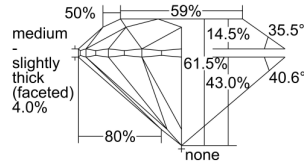

GIA®

FACSIMILE

GIA REPORT 1308924521

Verify this report at GIA.edu

GIA NATURAL DIAMOND DOSSIER®

October 13, 2018
GIA Report Number 1308924521
Shape and Cutting Style ..... Round Brilliant
Measurements ..... 4.70 - 4.72 x 2.90 mm

GRADING RESULTS

Carat Weight ..... 0.40 carat
Color Grade ..... E
Clarity Grade S11
Cut Grade ..... Excellent

ADDITIONAL GRADING INFORMATION

Polish ..... Excellent
Symmetry ..... Excellent
Fluorescence ..... Faint
Clarity Characteristics ..... Crystal
Inscription(s): GIA 1308924521

PROPORTIONS

Profile to actual proportions

GRADING SCALES

GIA COLOR SCALE

COLOREDNESS	D
	E
	F
	G
	H
	I
	J
NEAR COLORLESS	K
	L
Faint	M
	N
	O
	P
	Q
	R
	S
	T
	U
	V
	W
	X
	Y
Light	Z

GIA CLARITY SCALE

FLAWLESS	INTERNAL FLAWLESS	
		FLAWLESS
VERY VERY SLIGHTLY INCLUDED	VVS₁	
	VVS₂	
VERY SLIGHTLY INCLUDED	VS₁	
	VS₂	
SLIGHTLY INCLUDED	SI₁	
	SI₂	
INCLUDED	I₁	
	I₂	
	I₃	

GIA CUT SCALE

EXCELLENT
VERY GOOD
GOOD
FAIR
POOR