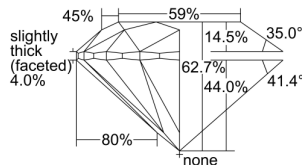

GIA®

FACSIMILE

GIA REPORT 1308214011

Verify this report at GIA.edu

GIA NATURAL DIAMOND DOSSIER®

August 20, 2018
GIA Report Number 1308214011
Shape and Cutting Style ..... Round Brilliant
Measurements ..... 6.13 - 6.18 x 3.86 mm

GRADING RESULTS

Carat Weight ..... 0.91 carat
Color Grade ..... F
Clarity Grade VVS1
Cut Grade ..... Excellent

ADDITIONAL GRADING INFORMATION

Polish ..... Excellent
Symmetry ..... Excellent
Fluorescence ..... Medium Blue
Clarity Characteristics ..... Pinpoint
Inscription(s): GIA 1308214011

PROPORTIONS

Profile to actual proportions

GRADING SCALES

GIA COLOR SCALE	GIA CLARITY SCALE	GIA CUT SCALE	
D	FLAWLESS	EXCELLENT	
E	INTERNALLY FLAWLESS		
F		VVS₁	VERY GOOD
G	VVS₂		
H	VS₁	GOOD	
I	VS₂		
J	SI₁	FAIR	
K	SI₂		
L	I₁	POOR	
M	I₂		
N	I₃		
O			
P			
Q			
R			
S			
T			
U			
V			
W			
X			
Y			
Z