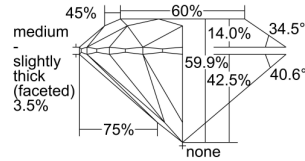

GIA®

FACSIMILE

GIA REPORT 1307579071

Verify this report at GIA.edu

GIA NATURAL DIAMOND DOSSIER®

September 12, 2018
GIA Report Number 1307579071
Shape and Cutting Style ..... Round Brilliant
Measurements ..... 5.34 - 5.36 x 3.20 mm

GRADING RESULTS

Carat Weight ..... 0.56 carat
Color Grade ..... F
Clarity Grade S11
Cut Grade ..... Excellent

ADDITIONAL GRADING INFORMATION

Polish ..... Excellent
Symmetry ..... Excellent
Fluorescence ..... None
Clarity Characteristics..... Cloud, Feather, Crystal
Inspection(s): GIA 1307579071

PROPORTIONS

Profile to actual proportions

GRADING SCALES

GIA COLOR SCALE	GIA CLARITY SCALE	GIA CUT SCALE	
D	FLAWLESS	EXCELLENT	
E	INTERNALLY FLAWLESS		
F		VVS₁	VERY GOOD
G	VVS₂		
H	VS₁	GOOD	
I	VS₂		
J	S1₁	FAIR	
K	S1₂		
L	I₁	POOR	
M	I₂		
N	I₃		
O			
P			
Q			
R			
S			
T			
U			
V			
W			
X			
Y			
Z