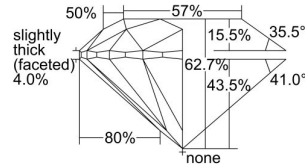

GIA®

FACSIMILE

GIA REPORT 1307490556

Verify this report at GIA.edu

GIA NATURAL DIAMOND DOSSIER®

September 08, 2018
GIA Report Number 1307490556
Shape and Cutting Style ..... Round Brilliant
Measurements ..... 5.23 - 5.27 x 3.29 mm

GRADING RESULTS

Carat Weight ..... 0.56 carat
Color Grade ..... D
Clarity Grade VS1
Cut Grade ..... Excellent

ADDITIONAL GRADING INFORMATION

Polish ..... Excellent
Symmetry ..... Excellent
Fluorescence ..... None
Clarity Characteristics ..... Crystal, Cloud, Pinpoint
Inspection(s): GIA 1307490556

PROPORTIONS

Profile to actual proportions