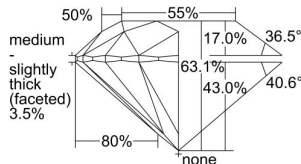

GIA®

FACSIMILE

GIA REPORT 1305857304

Verify this report at GIA.edu

GIA NATURAL DIAMOND DOSSIER®

October 11, 2018
GIA Report Number 1305857304
Shape and Cutting Style ..... Round Brilliant
Measurements ..... 5.01 - 5.07 x 3.18 mm

GRADING RESULTS

Carat Weight ..... 0.50 carat
Color Grade ..... E
Clarity Grade S11
Cut Grade ..... Excellent

ADDITIONAL GRADING INFORMATION

Polish ..... Excellent
Symmetry ..... Very Good
Fluorescence ..... None
Clarity Characteristics ..... Feather, Crystal, Cloud
Inscription(s): GIA 1305857304

PROPORTIONS

Profile to actual proportions

GRADING SCALES

GIA COLOR SCALE

COLOREDNESS	D
	E
	F
	G
	H
	I
	J
NEAR COLORLESS	K
	L
Faint	M
	N
	O
	P
Very Light	Q
	R
	S
	T
	U
	V
	W
	X
	Y
Light	Z

GIA CLARITY SCALE

VERY VERY SLIGHTLY INCLUDED	FLAWLESS
	INTERNALLY FLAWLESS
VERY SLIGHTLY INCLUDED	VVS₁
	VVS₂
SLIGHTLY INCLUDED	VS₁
	VS₂
INCLUDED	S1₁
	S1₂
	I₁
	I₂
	I₃

GIA CUT SCALE

EXCELLENT
VERY GOOD
GOOD
FAIR
POOR