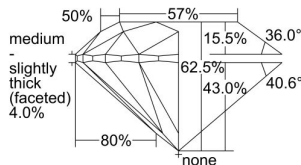

GIA®

FACSIMILE

GIA REPORT 1305834805

Verify this report at GIA.edu

GIA NATURAL DIAMOND DOSSIER®

October 09, 2018
GIA Report Number 1305834805
Shape and Cutting Style ..... Round Brilliant
Measurements ..... 4.44 - 4.47 x 2.79 mm

GRADING RESULTS

Carat Weight ..... 0.34 carat
Color Grade ..... F
Clarity Grade S11
Cut Grade ..... Excellent

ADDITIONAL GRADING INFORMATION

Polish ..... Excellent
Symmetry ..... Excellent
Fluorescence ..... Faint
Clarity Characteristics ..... Crystal, Cloud
Inscription(s): GIA 1305834805

PROPORTIONS

Profile to actual proportions

GRADING SCALES

GIA
COLOR
SCALE

COLORESS	D
	E
	F
	G
	H
	I
	J
NEAR COLORESS	K
	L
FAIN	M
	N
	O
	P
VERY LIGHT	Q
	R
	S
	T
	U
	V
	W
	X
	Y
LIGHT	Z

GIA
CLARITY
SCALE

VERY VERY SLIGHTLY INCLUDED	FLAWLESS
	INTERNALLY FLAWLESS
VERY SLIGHTLY INCLUDED	VVS₁
	VVS₂
SLIGHTLY INCLUDED	VS₁
	VS₂
INCLUDED	S1₁
	S1₂
	I₁
	I₂
	I₃

GIA
CUT
SCALE

EXCELLENT
VERY GOOD
GOOD
FAIR
POOR