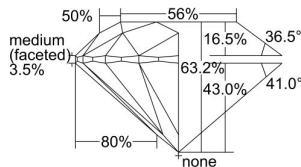

GIA®

FACSIMILE

GIA REPORT 1305768746

Verify this report at GIA.edu

GIA NATURAL DIAMOND DOSSIER®

October 04, 2018
GIA Report Number 1305768746
Shape and Cutting Style ..... Round Brilliant
Measurements ..... 5.22 - 5.25 x 3.31 mm

GRADING RESULTS

Carat Weight ..... 0.56 carat
Color Grade ..... G
Clarity Grade S11
Cut Grade ..... Excellent

ADDITIONAL GRADING INFORMATION

Polish ..... Excellent
Symmetry ..... Excellent
Fluorescence ..... None
Clarity Characteristics ..... Crystal, Cloud
Inscription(s): GIA 1305768746

PROPORTIONS

Profile to actual proportions

GRADING SCALES

GIA COLOR SCALE

COLORESS	D
	E
	F
	G
	H
	I
	J
NEAR COLORESS	K
	L
FAINT	M
	N
	O
	P
VERY LIGHT	Q
	R
	S
	T
	U
	V
	W
	X
	Y
LIGHT	Z

GIA CLARITY SCALE

FLAWLESS	INTERNAL FLAWLESS	
		FLAWLESS
VERY VERY SLIGHTLY INCLUDED	VVS₁	
	VVS₂	
VERY SLIGHTLY INCLUDED	VS₁	
	VS₂	
SLIGHTLY INCLUDED	SI₁	
	SI₂	
INCLUDED	I₁	
	I₂	
	I₃	

GIA CUT SCALE

EXCELLENT
VERY GOOD
GOOD
FAIR
POOR