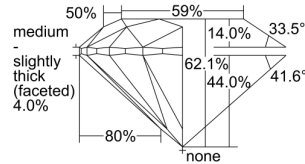

GIA®

FACSIMILE

GIA NATURAL DIAMOND DOSSIER®

September 19, 2018
GIA Report Number 1305594554
Shape and Cutting Style ..... Round Brilliant
Measurements ..... 4.49 - 4.51 x 2.79 mm

GRADING RESULTS

Carat Weight ..... 0.35 carat
Color Grade ..... D
Clarity Grade S11
Cut Grade ..... Excellent

ADDITIONAL GRADING INFORMATION

Polish ..... Excellent
Symmetry ..... Excellent
Fluorescence ..... None
Clarity Characteristics ..... Crystal, Cloud
Inscription(s): GIA 1305594554

GIA REPORT 1305594554

Verify this report at GIA.edu

PROPORTIONS

Profile to actual proportions

GRADING SCALES

GIA COLOR SCALE	GIA CLARITY SCALE	GIA CUT SCALE	
D	FLAWLESS	EXCELLENT	
E	INTERNALLY FLAWLESS		
F		VVS₁	VERY GOOD
G	VVS₂		
H	VS₁	GOOD	
I	VS₂		
J	S1₁	FAIR	
K	S1₂		
L	I₁	POOR	
M	I₂		
N	I₃		
O			
P			
Q			
R			
S			
T			
U			
V			
W			
X			
Y			
Z