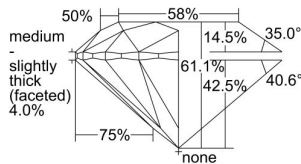

GIA®

FACSIMILE

GIA REPORT 1305564868

Verify this report at GIA.edu

GIA NATURAL DIAMOND DOSSIER®

September 15, 2018
GIA Report Number 1305564868
Shape and Cutting Style ..... Round Brilliant
Measurements ..... 5.92 - 5.96 x 3.63 mm

GRADING RESULTS

Carat Weight ..... 0.80 carat
Color Grade ..... D
Clarity Grade VS2
Cut Grade ..... Excellent

ADDITIONAL GRADING INFORMATION

Polish ..... Excellent
Symmetry ..... Excellent
Fluorescence ..... Medium Blue
Clarity Characteristics ..... Crystal, Cloud
Inscription(s): GIA 1305564868

PROPORTIONS

Profile to actual proportions

GRADING SCALES

GIA COLOR SCALE	GIA CLARITY SCALE	GIA CUT SCALE	
D	FLAWLESS	EXCELLENT	
E	INTERNALLY FLAWLESS		
F		VVS₁	VERY GOOD
G	VVS₂		
H	VS₁	GOOD	
I	VS₂		
J	SI₁	FAIR	
K	SI₂		
L	I₁	POOR	
M			
N			
O	I₂		
P			
Q			
R	I₃		
S			
T			
U			
V			
W			
X			
Y			
Z