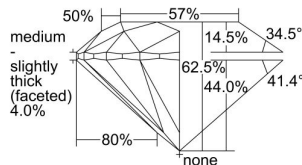

GIA®

FACSIMILE

GIA REPORT 1305458804

Verify this report at GIA.edu

GIA NATURAL DIAMOND DOSSIER®

September 05, 2018
GIA Report Number 1305458804
Shape and Cutting Style ..... Round Brilliant
Measurements ..... 4.33 - 4.36 x 2.71 mm

GRADING RESULTS

Carat Weight ..... 0.31 carat
Color Grade ..... G
Clarity Grade VS1
Cut Grade ..... Excellent

ADDITIONAL GRADING INFORMATION

Polish ..... Excellent
Symmetry ..... Excellent
Fluorescence ..... Faint
Clarity Characteristics ..... Cloud, Pinpoint
Inscription(s): GIA 1305458804

PROPORTIONS

Profile to actual proportions

GRADING SCALES

GIA COLOR SCALE	GIA CLARITY SCALE	GIA CUT SCALE
COLOURLESS	FLAWLESS	EXCELLENT
D	FLAWLESS	
E	INTERNALLY FLAWLESS	VERY GOOD
F	VVS₁	
G	VVS₂	
H	VS₁	
I	VS₂	GOOD
J	SI₁	
K	SI₂	FAIR
L	I₁	
M	I₂	
N	I₃	POOR
O		
P		
Q		
R		
S		
T		
U		
V		
W		
X		
Y		
Z