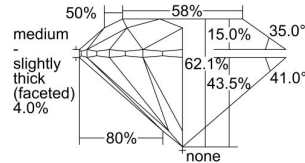

GIA®

FACSIMILE

GIA REPORT 1303983674

Verify this report at GIA.edu

GIA NATURAL DIAMOND DOSSIER®

October 20, 2018
GIA Report Number 1303983674
Shape and Cutting Style ..... Round Brilliant
Measurements ..... 4.27 - 4.29 x 2.66 mm

GRADING RESULTS

Carat Weight ..... 0.30 carat
Color Grade ..... G
Clarity Grade S11
Cut Grade ..... Excellent

ADDITIONAL GRADING INFORMATION

Polish ..... Excellent
Symmetry ..... Excellent
Fluorescence ..... Faint
Clarity Characteristics..... Cloud, Feather, Crystal
Inscription(s): GIA 1303983674

PROPORTIONS

Profile to actual proportions

GRADING SCALES

GIA COLOR SCALE	GIA CLARITY SCALE	GIA CUT SCALE	
D	FLAWLESS	EXCELLENT	
E	INTERNALLY FLAWLESS		
F		VVS₁	VERY GOOD
G	VVS₂		
H	VS₁	GOOD	
I	VS₂		
J	S1₁	FAIR	
K	S1₂		
L	I₁	POOR	
M	I₂		
N	I₃		
O			
P			
Q			
R			
S			
T			
U			
V			
W			
X			
Y			
Z